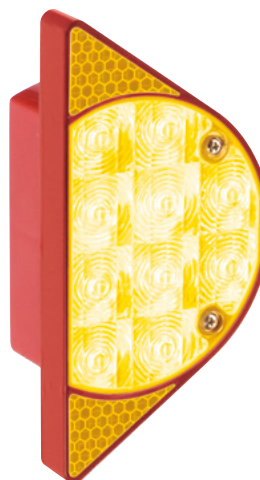

LED marker for guardrail.

RGR, thanks to its high visibility and low power consumption, is an excellent solution for dangerous curves, motorway exits, tunnels and all the other dangerous situations on the road. Ideal for zones with high presence of fog.

Approved	EN12352 L2H		
LED colour	●		
Light	Steady	Sync. flashing with external flashing control unit	Sequence with external control unit
Powered by	18...48 VDC	Power consumption (steady light)	3.84 W@48 V
Material	ABS		
Dimensions	70 x 140 x 45 mm		