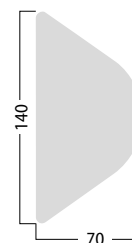

LED marker for guardrail.

RGR, thanks to its high visibility and low power consumption, is an excellent solution for dangerous curves, motorway exits, tunnels and all the other dangerous situations on the road. Ideal for zones with high presence of fog.

Approved	EN12352 L2H		
LED colour	●		
Light	Steady	Sync. flashing with external flashing control unit	Sequence with external control unit
Powered by	18...48 VDC	Power consumption (steady light)	3.84 W@48 V
Material	ABS		
Dimensions	70 x 140 x 45 mm		