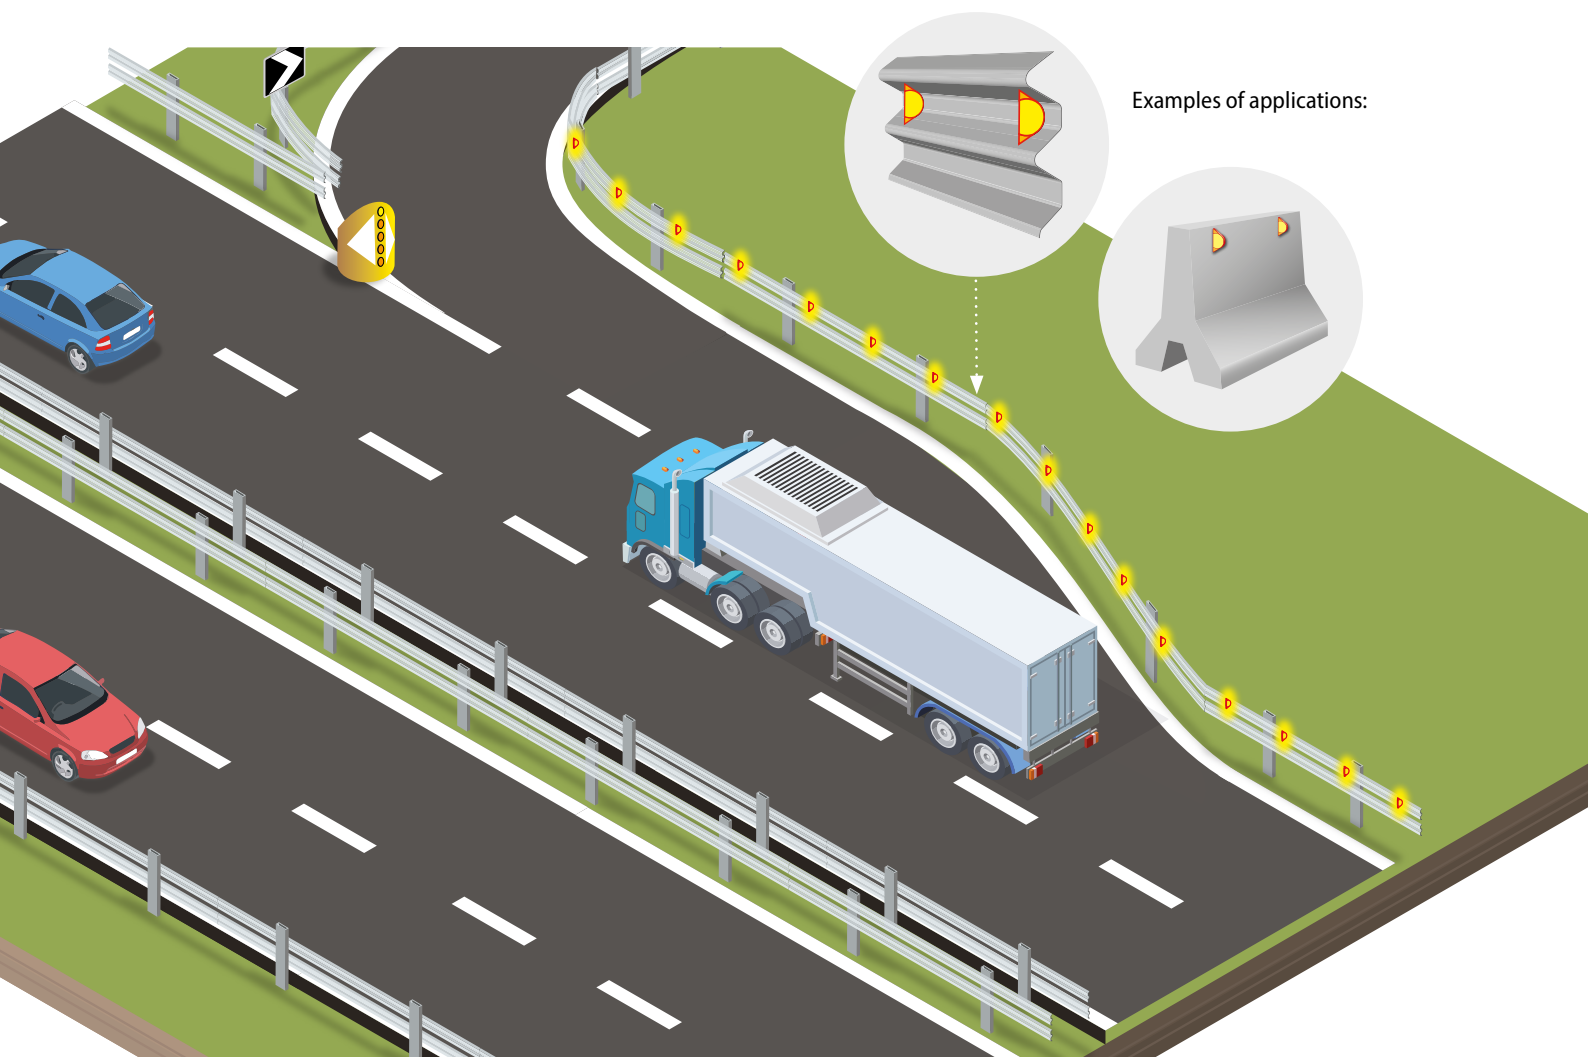

LED marker for guardrail.

RGR, thanks to its high visibility and low power consumption, is an excellent solution for dangerous curves, motorway exits, tunnels and all the other dangerous situations on the road. Ideal for zones with high presence of fog.

Approved	EN12352 L2H		
LED colour	●		
Light	Steady	Sync. flashing with external flashing control unit	Sequence with external control unit
Powered by	18...48 VDC	Power consumption (steady light)	3.84 W@48 V
Material	ABS		
Dimensions	70 x 140 x 45 mm		