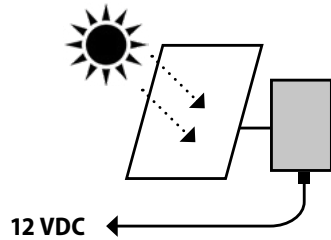

Compact Photovoltaic Kits

Stand-alone compact photovoltaic kits ideal for applications where is not possible to use an external box.

Our technical department will choose the best solution for each installation.

10W

20W

Module	Battery	Mounting plate
10 W	12 Ah	Ø 60 - Ø 90
20 W	18 Ah	Ø 60 - Ø 90
50 W	45 Ah	Ø 90

50W