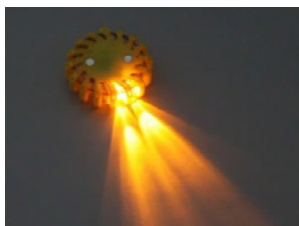

## Impulse 102

**Emergency LED kit for dangerous zones, accident etc.**

**9 different flashing patterns.**

*Charging from the mains or cigarette lighter.*

*Lithium-ion battery, runtime from 5 to 60 hours.*

*Magnetic, shock resistant and waterproof.*

**Watch the video:**

## LED torch

**Torch LED double colour**

*Compliant with technical standards C.d.S. art. 181 (art. 43 C.d.S.) in red light mode*

Supply	<b>3 VDC</b>
Type of light	<b>Red: static and flashing Green: static</b>
Batterie	<b>nr. 2 - 1,5 V tipo "D"</b>
Autonomy	<b>&gt; 120 ore (flashing) &gt; 60 ore (static)</b>
Dimensions	<b>Ø 40 x 550 mm</b>
Protection	<b>IP65</b>