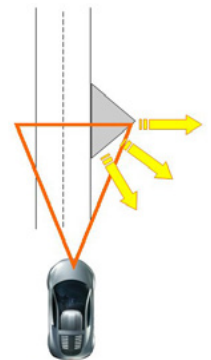

Animal Guardian 4

Animal Guardian is an innovative device to prevent the fatal street crossing by the wild animals.

It's powered from a high efficiency solar module and it is working during the night emitting both a luminous signal and a constant sound.

The activation is given by the vehicle head lights.

Animal Uni-Reflector

LED colour	● ● ● + beep
Powered by	Photovoltaic panel with auxiliary Li-Pol Battery
Working	Only night
Fixing	Screw
Dimensions	36 x 160 x 70 mm