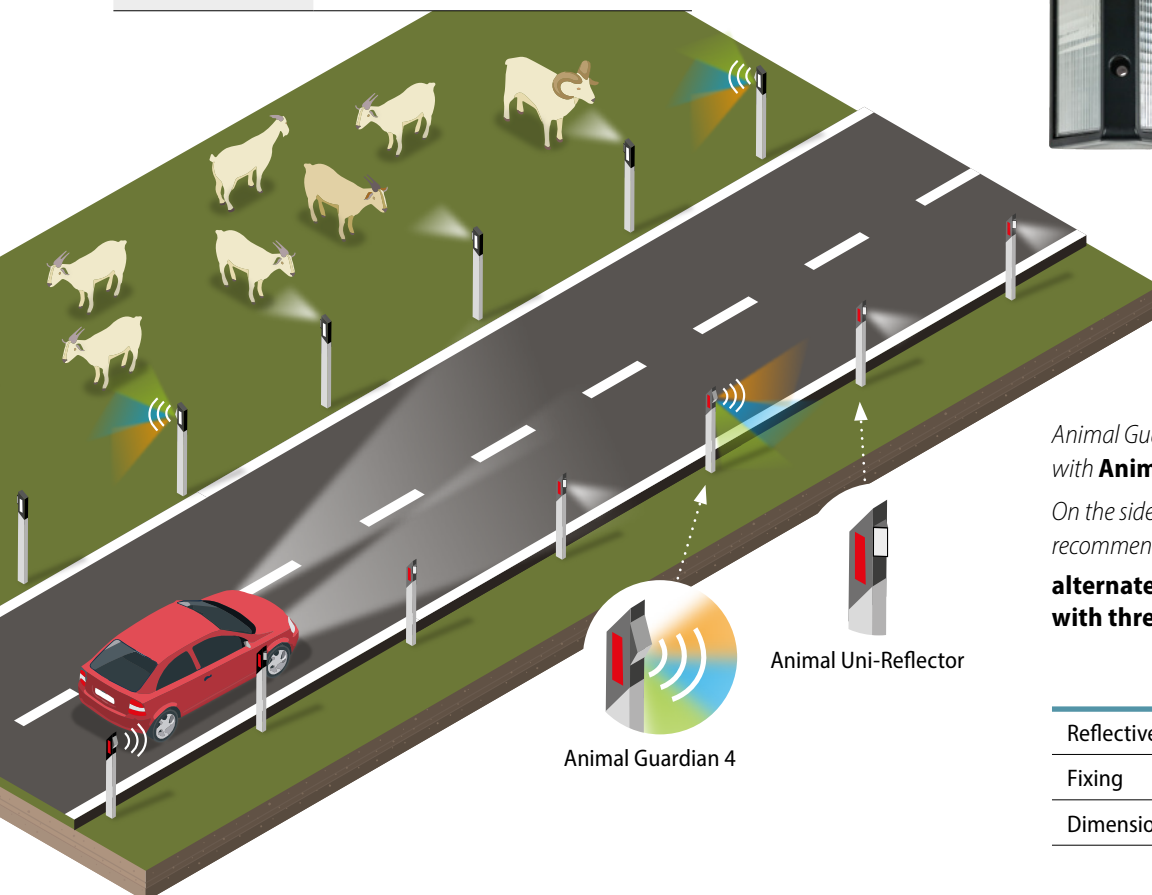

Animal Guardian 4

Animal Guardian is an innovative device to prevent the fatal street crossing by the wild animals.

It's powered from a high efficiency solar module and it is working during the night emitting both a luminous signal and a constant sound.

The activation is given by the vehicle head lights.

Animal Uni-Reflector

LED colour	● ● ● + beep
Powered by	Photovoltaic panel with auxiliary Li-Pol Battery
Working	Only night
Fixing	Screw
Dimensions	36 x 160 x 70 mm

Animal Guardian 4

Animal Uni-Reflector

*Animal Guardian can be integrated with **Animal Uni Reflector**.*

On the side an example of minimum recommended installation:

alternate each Animal Guardian with three Animal Uni-Reflectors.

Reflective colour	<input type="radio"/> <input checked="" type="radio"/> optional
Fixing	Screw
Dimensions	45 x 197 x 64 mm